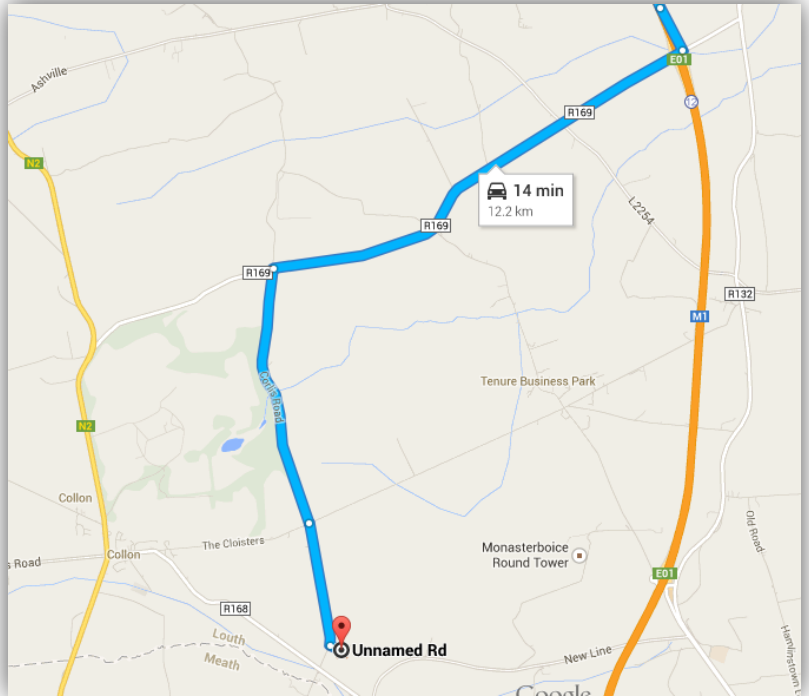

Full Address	GPS Co-Ordinates
<p>Meehan Drilling Ltd Collonbeg Farm, Collon, County Louth</p>	<p>53°46'12" 6°27'3"</p>

Directions from North

- From the M1 take Exit 12 towards Dunleer/Collon
- Turn right on R169 towards Collon
- After 4.6km turn left onto Corlis Road (opposite whiteriver landfill)
- After 2.5km go straight through the crossroads
- After 1.2km you will come to large galvanised gates on the left.
- You have arrived at Meehan Drilling Ltd

Directions from South

- From the M1 take Exit 12 towards Drogheda North/Navan/Collon
- At roundabout, take 2nd exit onto R168 towards Collon
- After 6.3km turn right onto the L2295
- After 130m take a right into Meehan Drilling Ltd